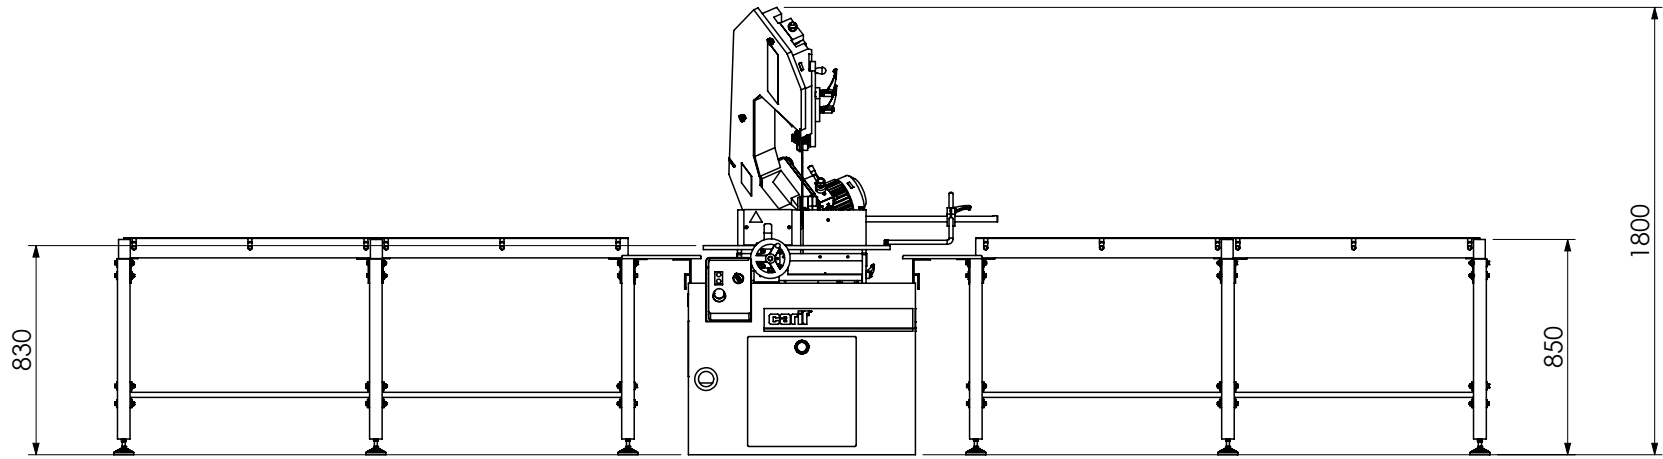

FOOTPRINT CARIF 320 BSA

unit: mm

SCALE 1:20

CARIF 320 BSA + ROLLER UNITS

unit: mm

SCALE 1:30