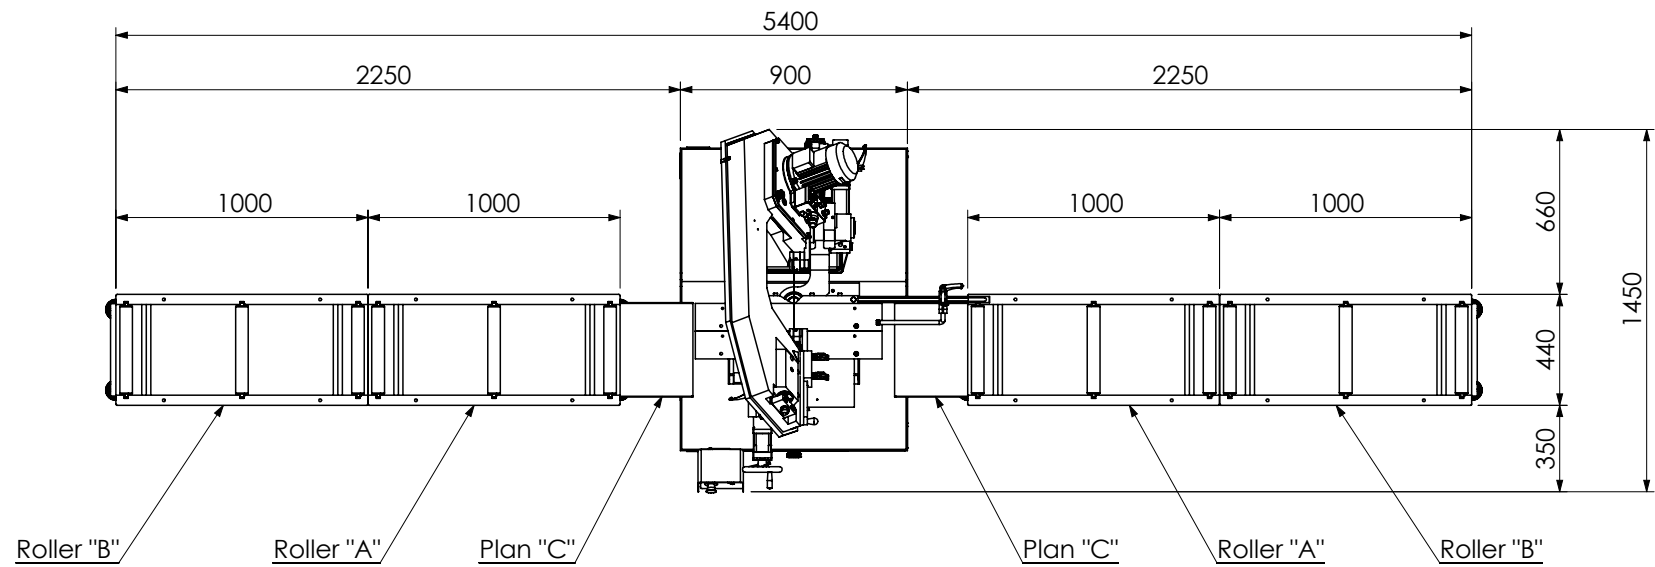

FOOTPRINT CARIF 320 BSA

unit: mm

SCALE 1:20

CARIF 320 BSA + ROLLER UNITS

unit: mm

SCALE 1:30