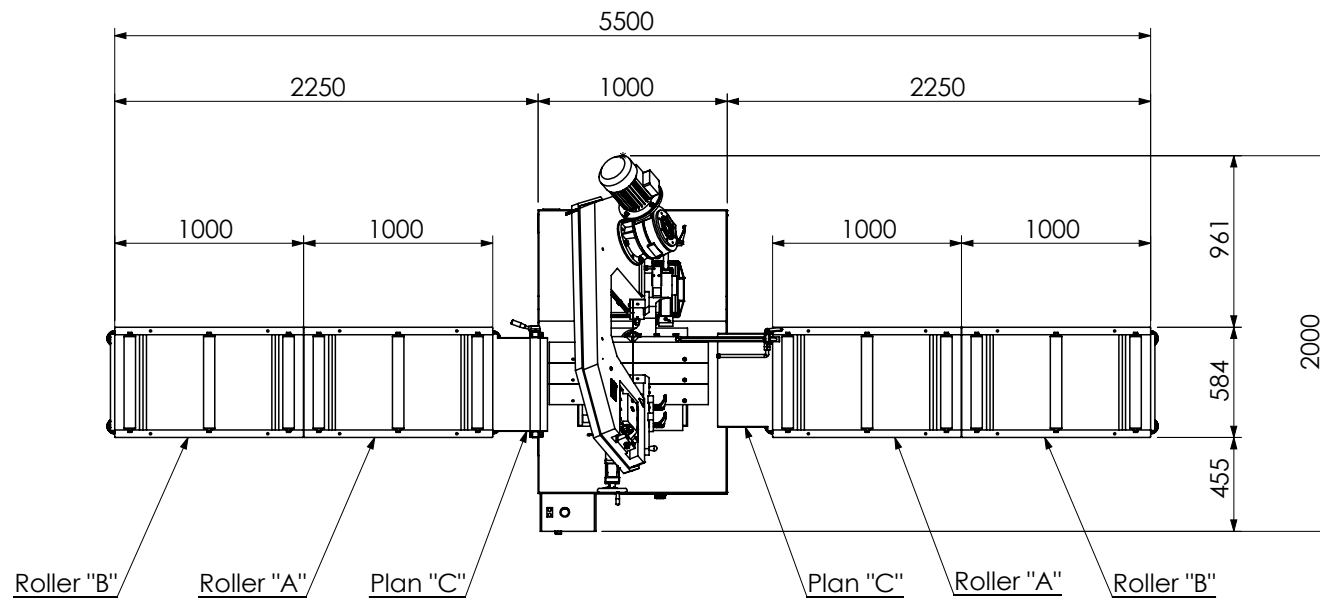

FOOTPRINT CARIF 450 BSA

unit: mm

SCALE 1:20

CARIF 450 BSA + ROLLER UNITS

unit: mm

SCALE 1:40