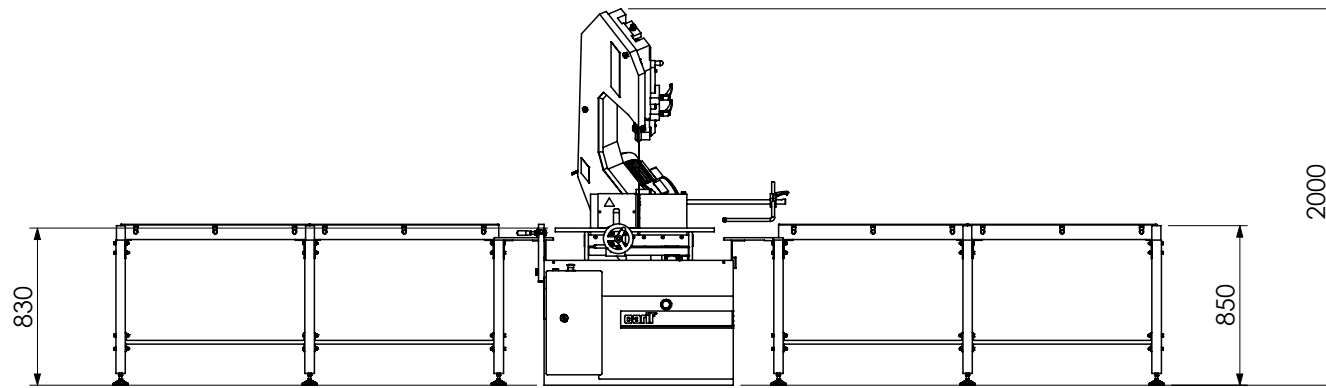

FOOTPRINT CARIF 450 BSA

unit: mm

SCALE 1:20

CARIF 450 BSA + ROLLER UNITS

unit: mm

SCALE 1:40